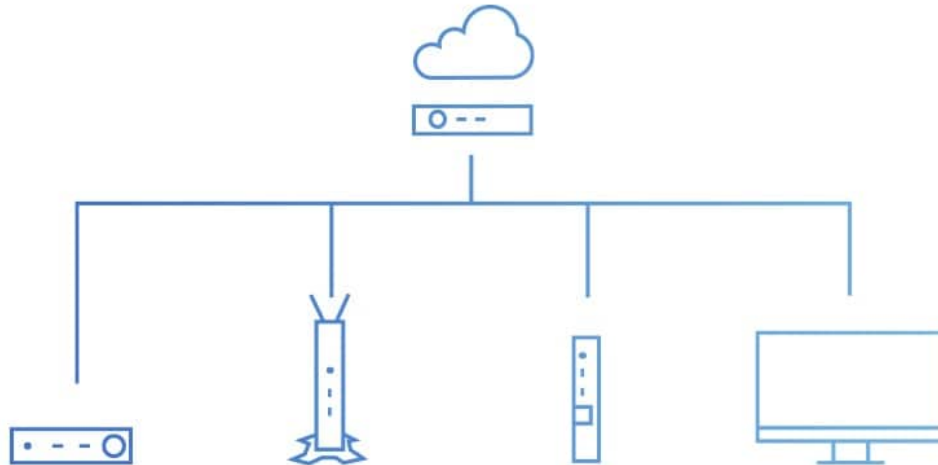

Wyse 5040 All-in-One Thin Client Features

Ultimate peace of mind

The Wyse 5040 is the first all-in-one (AIO) thin client to operate on Dell's exclusive Wyse ThinOS; a highly secure malware-resistant firmware solution that delivers a zero client experience with the latest high performance desktop virtualization protocols for Citrix, Microsoft® and VMware virtual desktop environments. Wyse ThinOS with PCoIP option enables direct high-performance access to VMware and Amazon WorkSpaces virtual desktops and applications.

Elegant, space-saving design

This sleek, thin all-in-one frees up valuable desktop real estate, and the elegant design perfectly complements any customer-facing or business space. The simple one-cord design and out-of-box automatic setup makes deployment effortless.

Configure. Monitor. Manage.

Simple. Secure. Streamlined: Dell's exclusive Wyse Management Suite sets the industry standard for a powerful, secure and highly scalable solution for managing and optimizing endpoints.

One tool that does it all: Managing and tracking hundreds of secure endpoints has never been easier with a single, dedicated tool.

Highly flexible: The Wyse Management Suite is an efficient hybrid cloud management solution with floating license allocation between on premise and cloud.